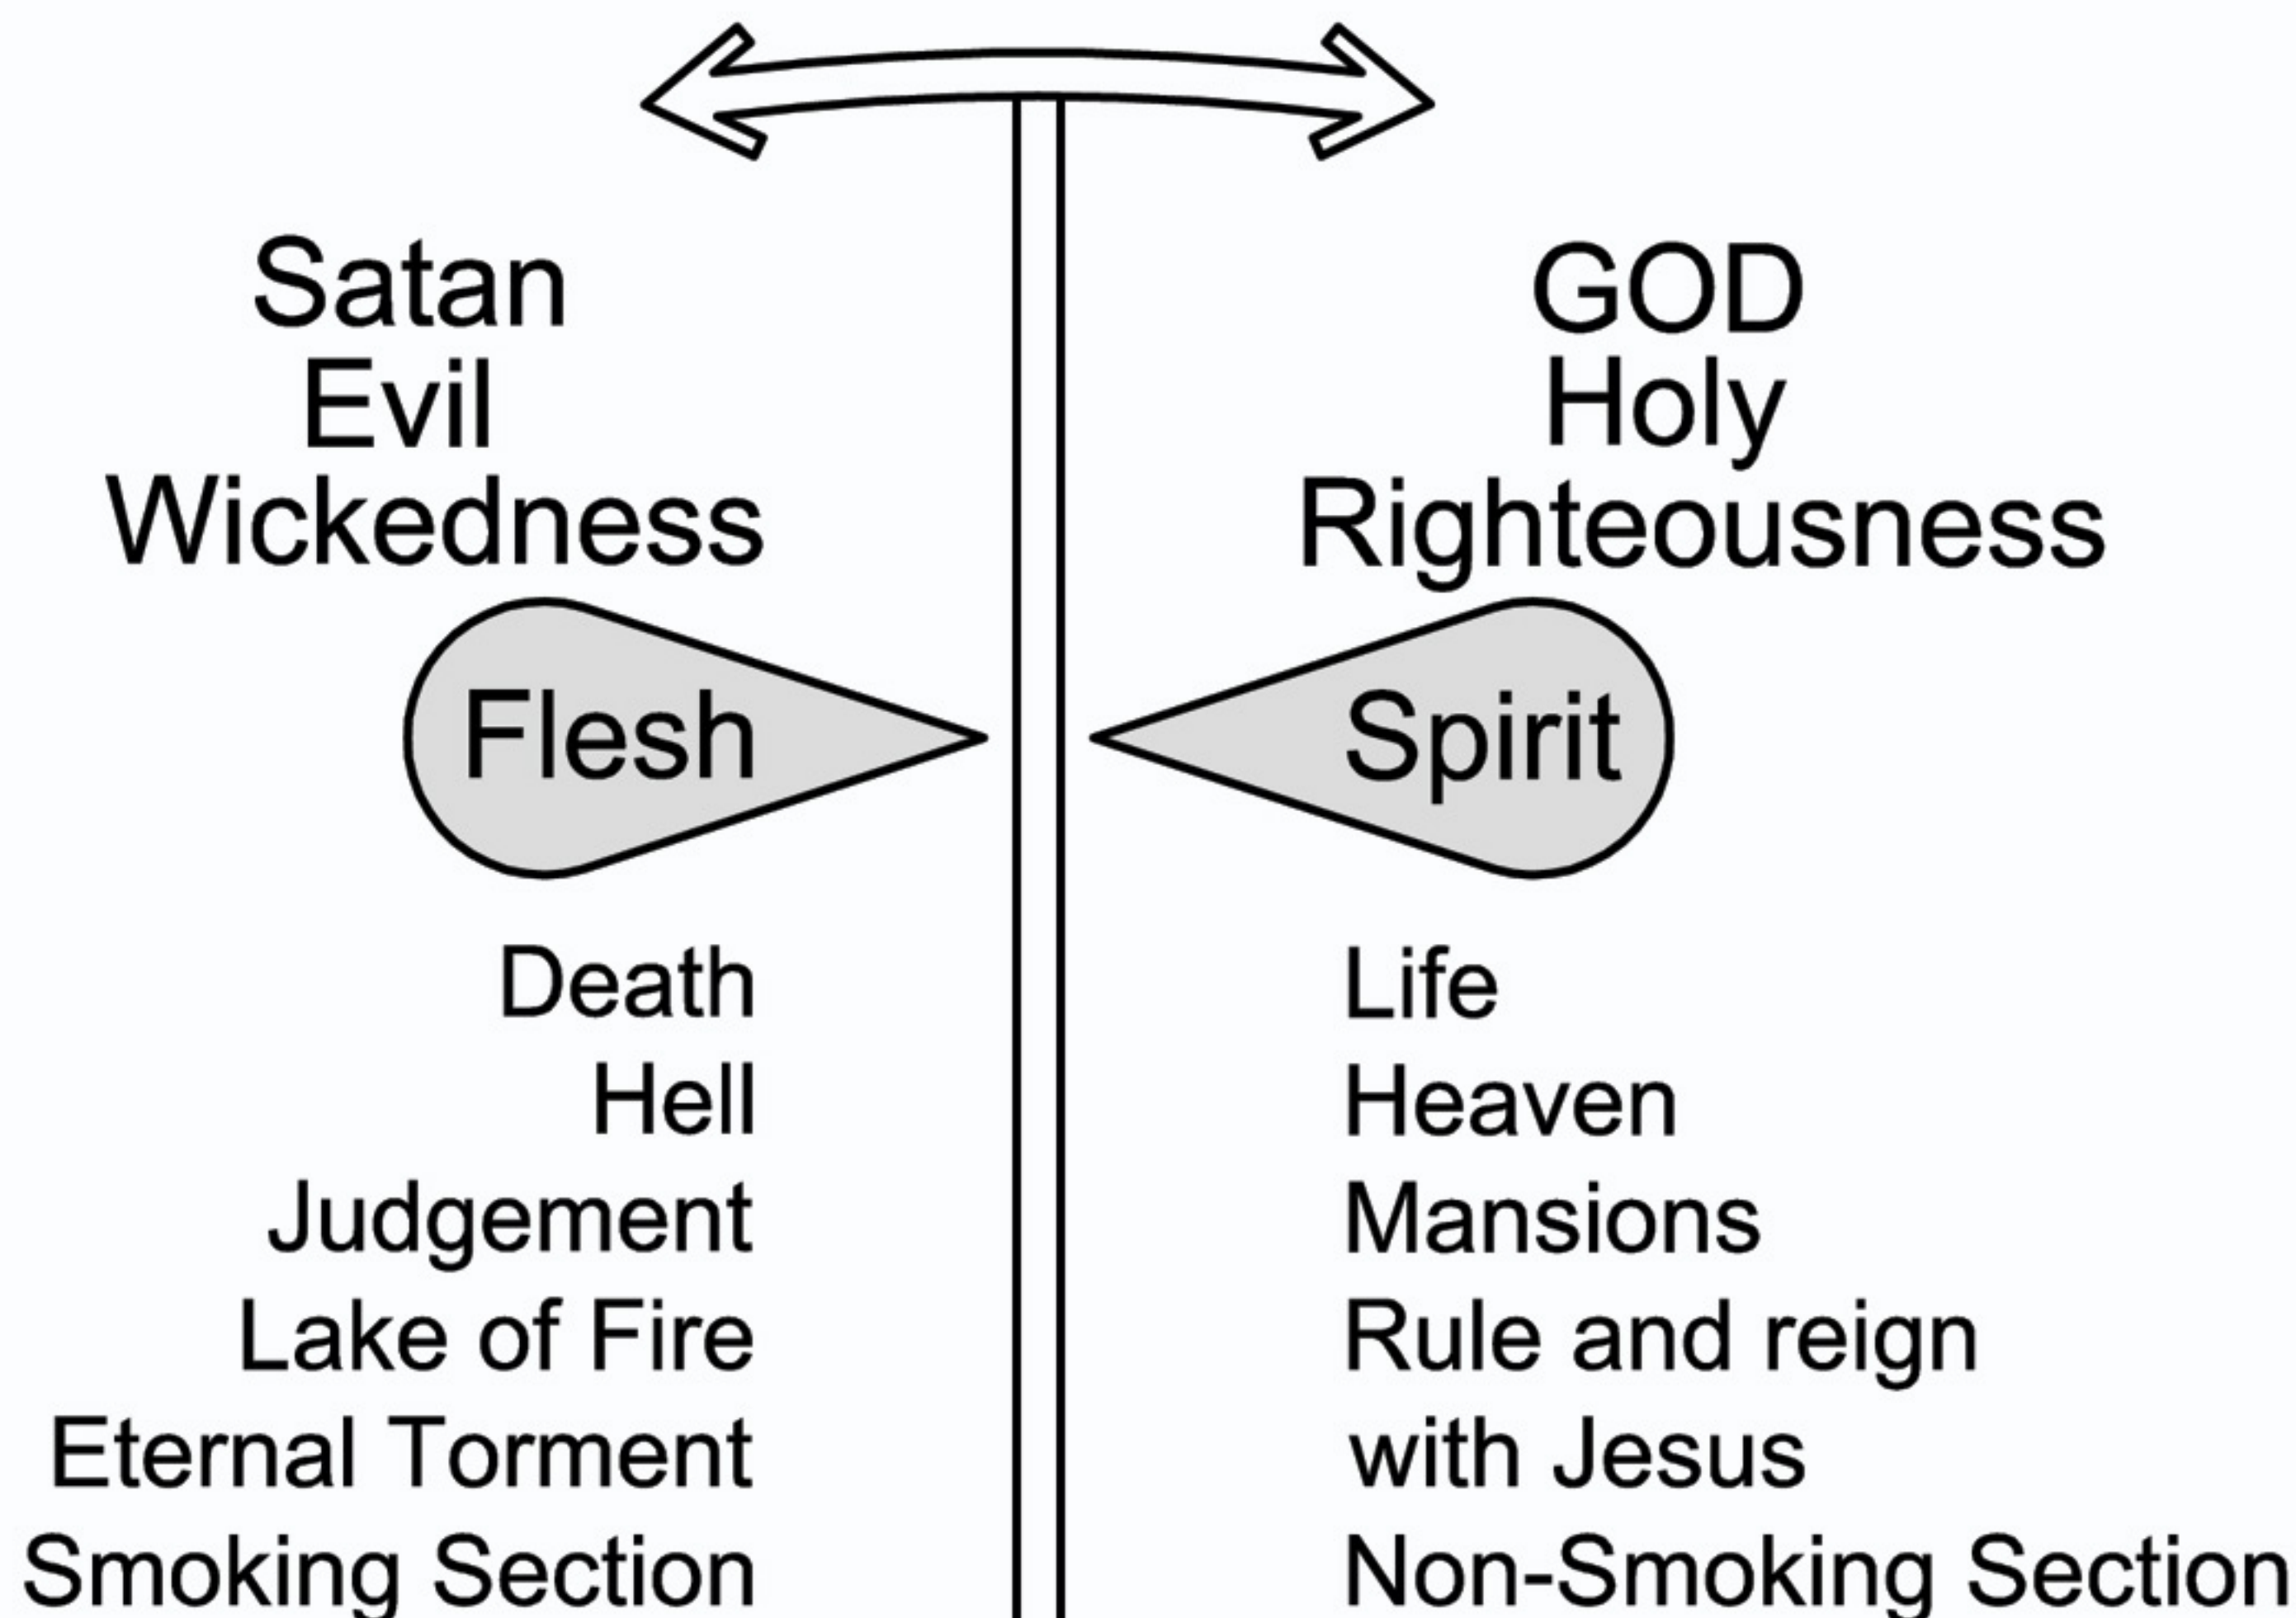

Your Lukewarm Life.

Mt 12:30

"If a person is not with me, then he is against me. The person that does not work with me is working against me."

Jesus said;
Cast off all those weights that so easily beset you;
Come unto me all ye that are heavy laden and I will give you rest.

Human Choice
Neither Hot nor Cold
Humpty Dumpty - Double Minded